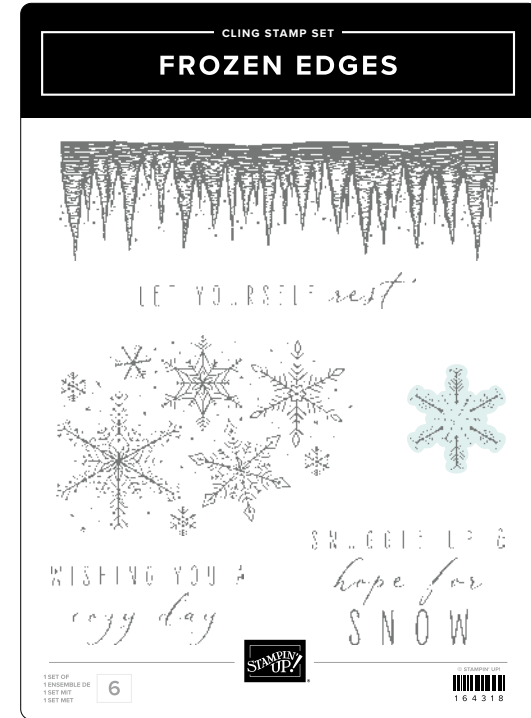

more than autumn bundle

Want a cute background?
Stamp it or cut colorful
paper to fit your card front.
You'll find so many choices
in our online store!

164076 | \$53.00 \$47.50 • Stamp Set + Dies

MORE THAN AUTUMN STAMP SET • 164228 | \$25.00
36 photopolymer stamps.
Inspired by Million Sales Achiever Jo Golden.

MORE THAN AUTUMN DIES • 164075 | \$28.00
23 dies. Largest die: 1-3/8" x 1-5/8" (3.5 x 4.1 cm).

frozen edges bundle

164104 | \$51.00 \$45.75 • Stamp Set + Dies •

FROZEN EDGES STAMP SET • 164318 | \$24.00
6 cling stamps •