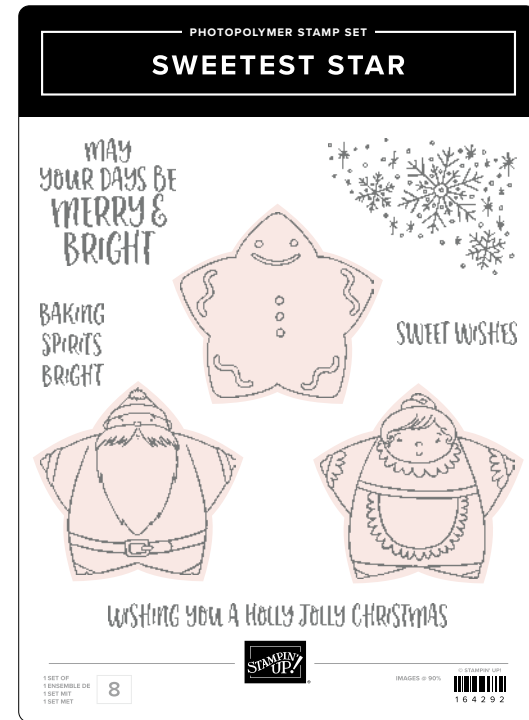

SWEETEST STAR STAMP SET • 164292 | $20.00
8 photopolymer stamps.