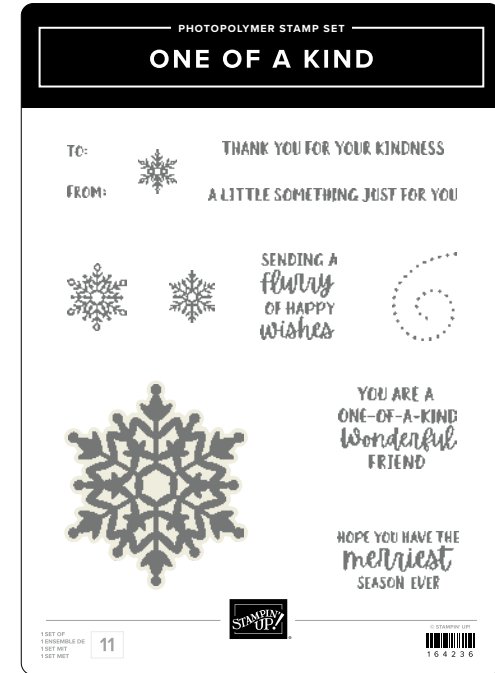

hang an ornament bundle

This ornament die has perforated edges so your recipient can pop it off and hang it on their tree!

164090 | \$33.00 \$29.50 • Stamp Set + Dies

HANG AN ORNAMENT STAMP SET • 164282 | \$17.00
9 photopolymer stamps.

HANG AN ORNAMENT DIES • 164089 | \$16.00
12 dies. Largest die: 2" (5.1 cm).

one of a kind bundle

164078 | \$31.00 \$27.75 • Stamp Set + Dies •

ONE OF A KIND STAMP SET • 164236 | \$18.00
11 photopolymer stamps •