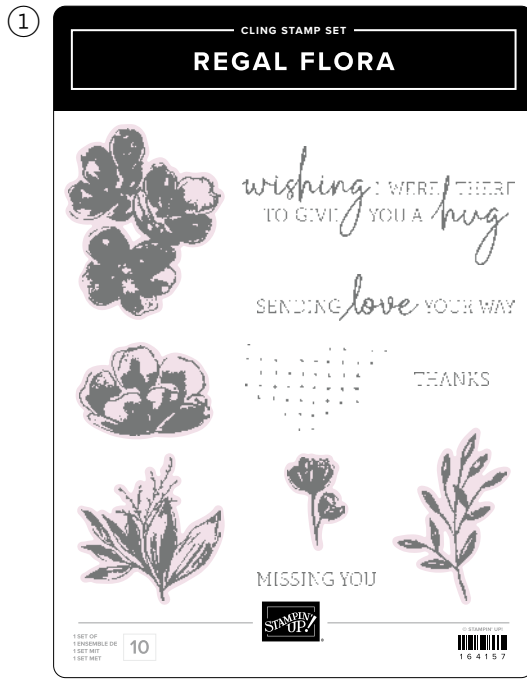

2. SNOWY WONDER DIES

164124 | \$31.00 • 23 dies.

Largest die: 3-1/4" x 3" (8.3 x 7.6 cm).

CHERRY COBBLER

WILD WHEAT

PRETTY PEACOCK

NIGHT OF NAVY

BLACKBERRY BLISS

BERRY BURST

regal winter

SUITE COLLECTION

164040 | \$87.75

Cling •

Suite collection includes one of each item listed below.

1-2. **10% BUNDLED SAVINGS** REGAL FLORA BUNDLE

164034 | ~~\$52.00~~ \$46.75