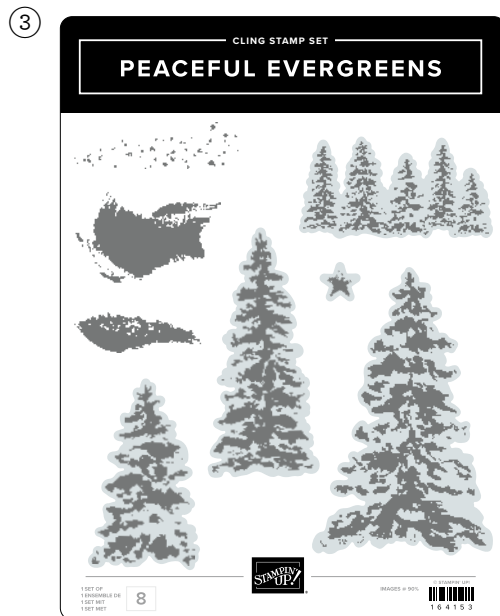

season of elegance

CHERRY COBBLER

OLD OLIVE

MOSSY MEADOW

PRETTY PEACOCK

BASIC BEIGE

GOLD

Use the holes in this die to thread decorative ribbon through.