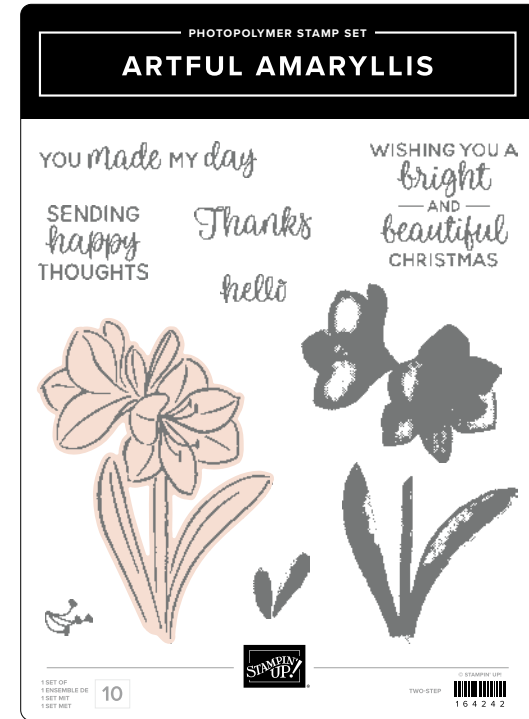

ARTFUL AMARYLLIS STAMP SET • 164242 | $19.00
10 photopolymer stamps.