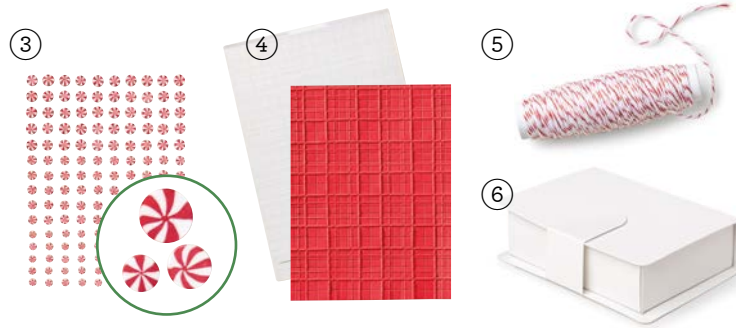

reindeer days

SUITE COLLECTION

164052 | $102.00

Photopolymer •
Suite collection includes one of each item listed below.

1-2. REINDEER FUN BUNDLE
164044 | ~~$60.00~~ $54.00
10% **BUNDLED SAVINGS** Stamp Set + Dies •

3. REAL RED & WHITE ADHESIVE-BACKED PEPPERMINTS
164050 | $8.50
150 pieces.

4. FOREVER PLAID 3D EMBOSSING FOLDER
164049 | $12.00
6" x 8-1/2" (15.2 x 21.6 cm).

5. REAL RED & WHITE BAKER'S TWINE
164051 | $5.00
15 yards (13.7 m).

6. BOOK TREAT BOXES
164048 | $10.00
10 boxes. 3" x 4" (7.6 x 10.2 cm).

7. REINDEER DAYS 12" X 12" (30.5 X 30.5 CM) DESIGNER SERIES PAPER
164166 | $12.50
12 sheets.

► *To order bundle items individually*

1. REINDEER FUN STAMP SET
164167 | $20.00
13 photopolymer stamps •

2. REINDEER FUN DIES
164043 | $40.00 • 18 dies.
Largest die: 3-1/2" (8.9 cm).