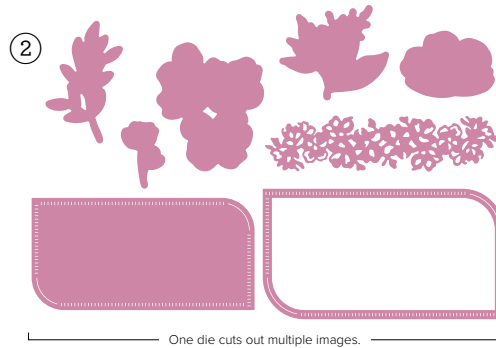

regal winter

SUITE COLLECTION

164040 | $87.75

Cling •

Suite collection includes one of each item listed below.

1-2. **10% BUNDLED SAVINGS** REGAL FLORA BUNDLE

164034 | ~~$52.00~~ $46.75

Stamp Set + Dies •

3. REGAL FOILED ADHESIVE-BACKED DOTS

164038 | $8.50

160 pieces.

4. REGAL DISTRESSED PATTERNS 12" X 12" (30.5 X 30.5 CM) SPECIALTY DESIGNER SERIES PAPER

164037 | $10.00

6 sheets. Includes gold foil.

5. BLACKBERRY BLISS & GOLD 1/2" (1.3 CM) TEXTURED RIBBON

164039 | $10.00

10 yards (9.1 m).

6. REGAL WINTER 12" X 12" (30.5 X 30.5 CM) DESIGNER SERIES PAPER

164156 | $12.50

12 sheets.

► *To order bundle items individually*

1. REGAL FLORA STAMP SET

164157 | $24.00 • 10 cling stamps •

2. REGAL FLORA DIES

164033 | $28.00 • 7 dies.

Largest die: 3-5/8" x 2" (9.2 x 5.1 cm).