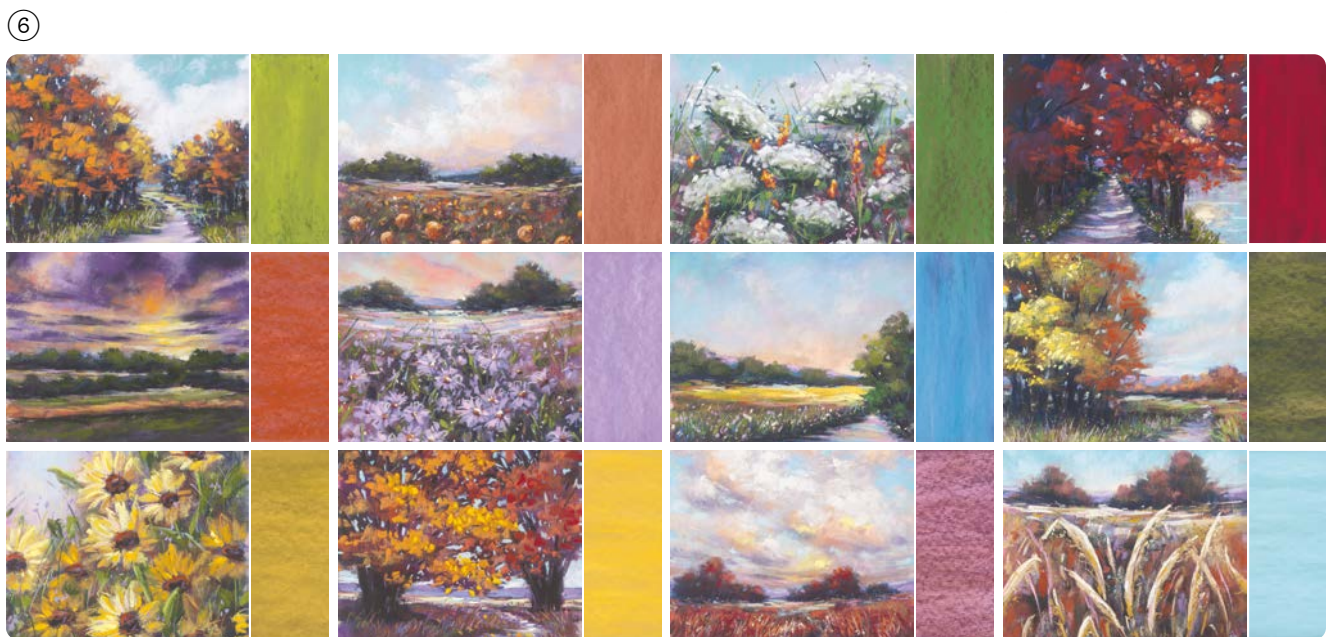

splendid autumn

SUITE COLLECTION
164062 | $89.75

Cling •
Suite collection includes one of each item listed below.

1-2. **10% BUNDLED SAVINGS** AUTUMN EXPRESSIONS BUNDLE • 164056 | ~~$57.00~~ $51.25
Stamp Set + Dies •

3. FAUX GLASS DOTS • 164060 | $8.50
200 adhesive-backed pieces.

4. WOVEN GOLDEN LEAVES • 164059 | $9.00
75 pieces.

5. WILD WHEAT 3/8" (1 CM) RUSTIC STRIPED RIBBON • 164061 | $8.50
10 yards (9.1 m).

6. SPLENDID AUTUMN 6" X 6" (15.2 X 15.2 CM) DESIGNER SERIES PAPER • 164173 | $12.50
48 sheets.

► To order bundle items individually

1. AUTUMN EXPRESSIONS STAMP SET
164174 | $25.00 • 9 cling stamps •

2. AUTUMN EXPRESSIONS DIES
164055 | $32.00 • 8 dies.
Folded label size: 3-3/8" x 2-3/4" (8.6 x 7 cm).