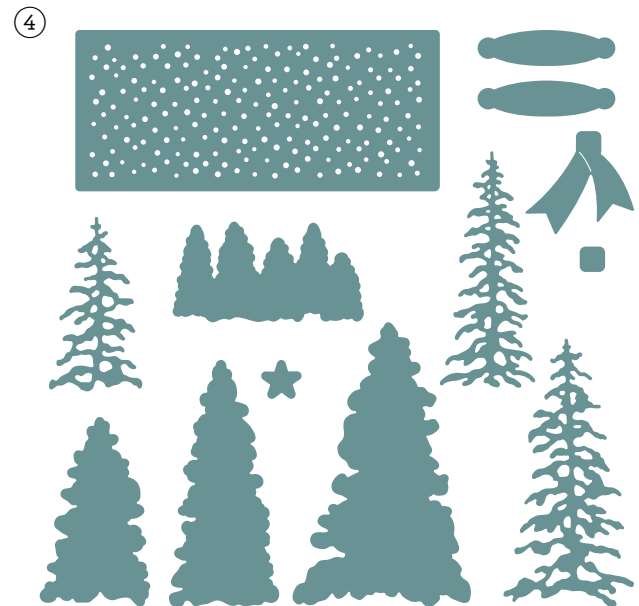

season of elegance

CHERRY COBBLER

OLD OLIVE

MOSSY MEADOW

PRETTY PEACOCK

BASIC BEIGE

GOLD

Use the holes in this die to thread decorative ribbon through.