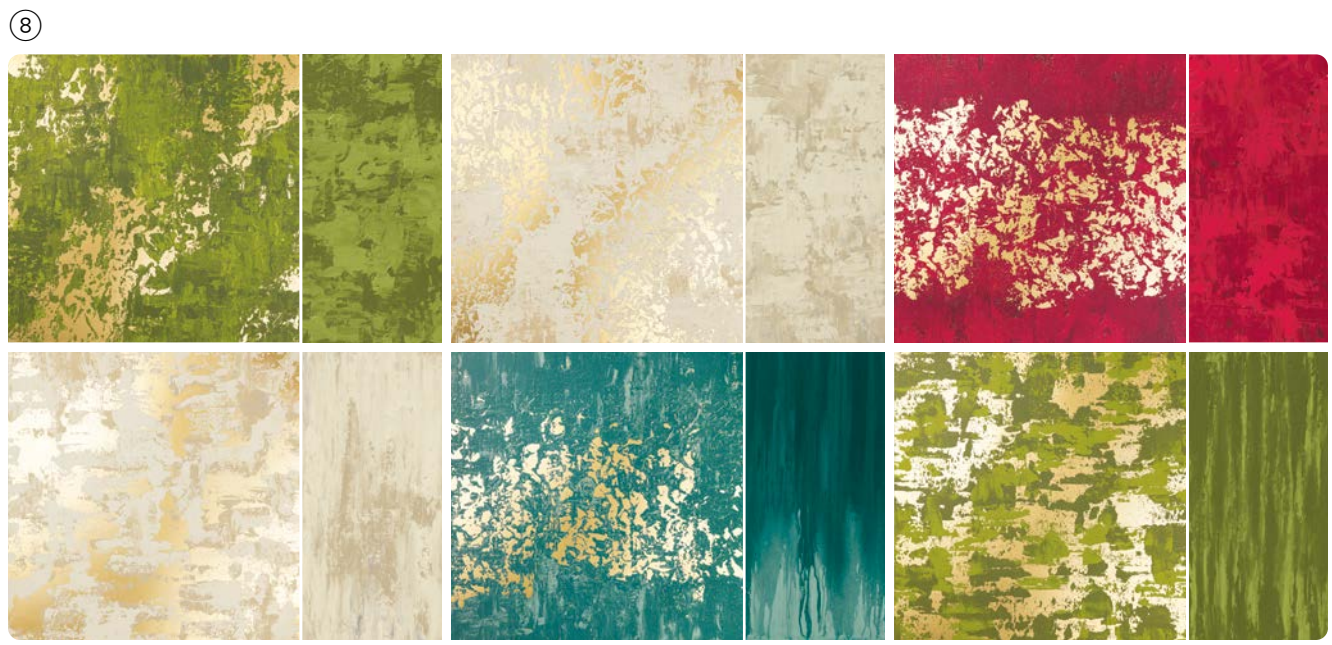

season of elegance

CHERRY COBBLER

OLD OLIVE

MOSSY MEADOW

PRETTY PEACOCK

BASIC BEIGE

GOLD

Use the holes in this die to thread decorative ribbon through.