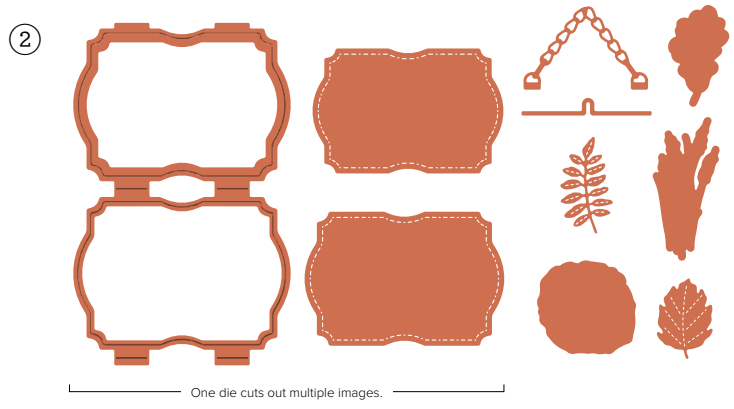

MOSSY MEADOW

MOODY MAUVE

splendid autumn

SUITE COLLECTION
164062 | \$89.75

Cling •
 Suite collection includes one of each item listed below.

1-2. **10% BUNDLED SAVINGS** AUTUMN EXPRESSIONS BUNDLE • 164056 | ~~\$57.00~~ \$51.25
 Stamp Set + Dies •