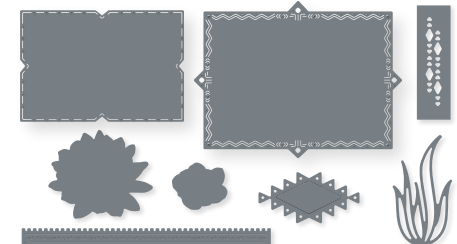

DESERT DETAILS DIES • 160531 | $34.00
8 dies. Largest die: 3-3/4" x 5" (9.5 x 12.7 cm).

10%
BUNDLED SAVINGS

DESERT DETAILS BUNDLE
160532 | ~~$58.00~~ $52.00
Cling • **EN** **FR**
Desert Details Stamp Set (p. 44) + Desert Details Dies