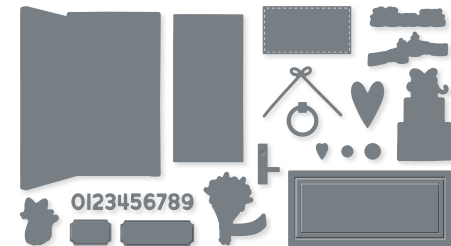

WARM WELCOME DIES • 160703 | $33.00
19 dies. Largest die: 3-13/16" x 2-15/16" (9.7 x 7.5 cm).

10%
BUNDLED SAVINGS

WARM WELCOME BUNDLE
160704 | ~~$56.00~~ $50.25
Photopolymer • **EN** **FR**
Warm Welcome Stamp Set (p. 66) + Warm Welcome Dies