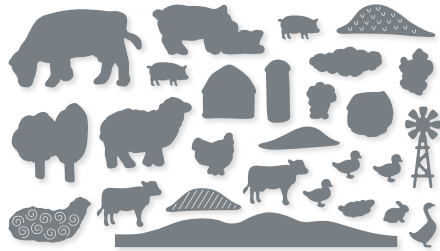

ON THE FARM DIES • 160660 | $32.00
27 dies. Largest die: 2-7/16" x 1-1/2"
(6.2 x 3.8 cm).

10%
BUNDLED SAVINGS

ON THE FARM BUNDLE
160661 | ~~$57.00~~ $51.25
Cling • **EN** **FR**
On the Farm Stamp Set (p. 34) + On the Farm Dies