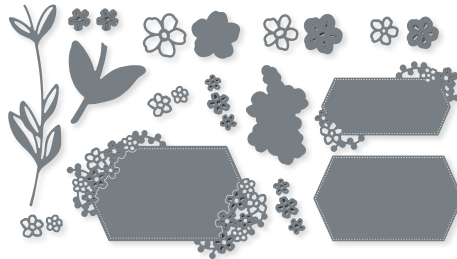

SENTIMENTAL PARK DIES • 160566 | $34.00
18 dies. Largest die: 4-1/16" x 2-5/8"
(10.3 x 6.7 cm).

10%
BUNDLED SAVINGS

SENTIMENTAL PARK BUNDLE
160567 | ~~$58.00~~ $52.00
Photopolymer • **EN** **FR**
Sentimental Park Stamp Set (p. 33) + Sentimental Park Dies