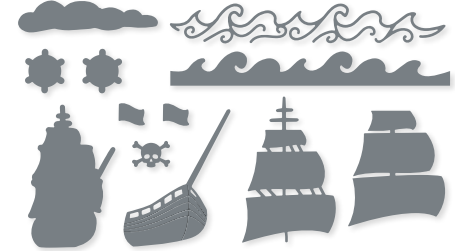

ON THE OCEAN DIES • 160774 | $36.00
12 dies. Largest die: 3-1/8" x 2" (7.9 x 5.1 cm).

10%
BUNDLED SAVINGS

ON THE OCEAN BUNDLE
160775 | ~~$59.00~~ $53.00
Cling
On the Ocean Stamp Set (p. 70) + On the Ocean Dies