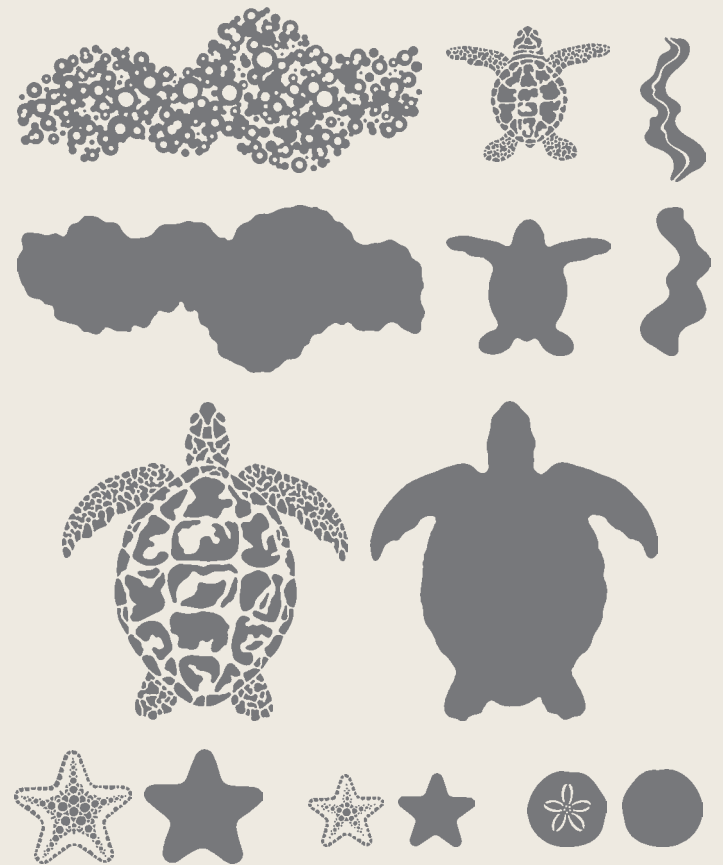

ARTWORK SHOWN AT 50%*

SEA TURTLE • 160500 | $21.00
8 photopolymer stamps
(suggested clear blocks: b, d, e, i)

REVERSIBLES™