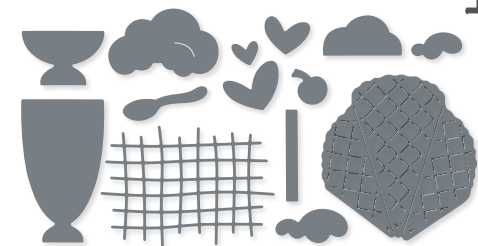

SHARE A MILKSHAKE DIES • 160395 | $30.00
12 dies. Largest die: 2-5/8" x 2-7/16"
(6.7 x 6.2 cm).

10%
BUNDLED SAVINGS

SHARE A MILKSHAKE BUNDLE
160396 | ~~$49.00~~ $44.00
Photopolymer
Share a Milkshake Stamp Set (p. 12) + Share a Milkshake Dies