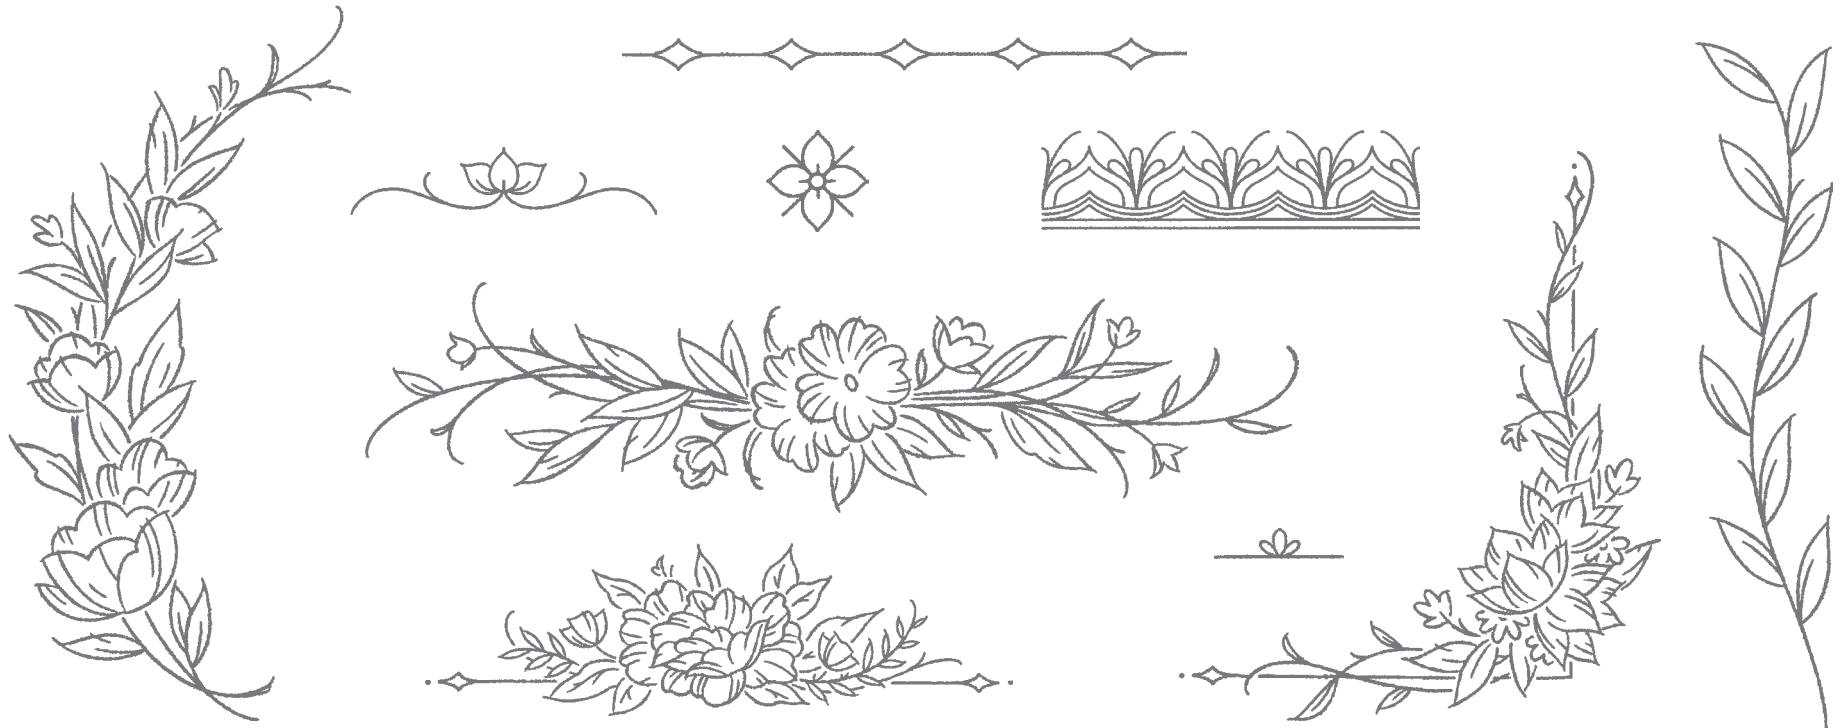

DECORATIVE BORDERS • 160513 | $23.00

10 photopolymer stamps (suggested clear blocks: a, g, h, i)