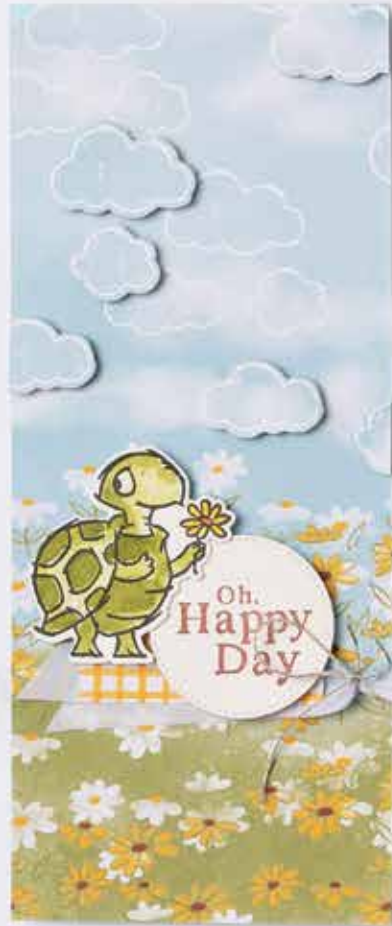

SUITE

RAIN

OR SHINE

SUITE COLLECTION • 160556 | $85.25

Cling • **EN** **FR**

Suite collection includes one of each item listed on the next page.