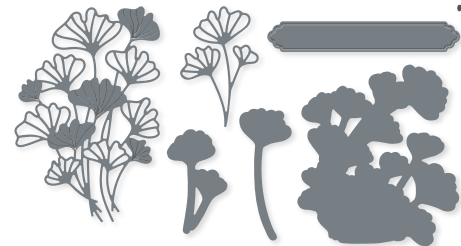

GINKGO BRANCH DIES • 160468 | $36.00
6 dies. Largest die: 3-9/16" x 3-3/16" (9 x 8 cm).

10%
BUNDLED SAVINGS

GINKGO BRANCH BUNDLE
160469 | ~~$59.00~~ $53.00
Cling
Ginkgo Branch Stamp Set (p. 57) + Ginkgo Branch Dies