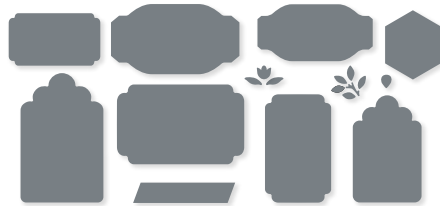

SOMETHING FANCY DIES • 160424 | $28.00
12 dies. Largest die: 3-1/16" x 2" (7.8 x 5.1 cm).

10%
BUNDLED SAVINGS

SOMETHING FANCY BUNDLE
160425 | ~~$51.00~~ $45.75
Cling • **EN** **FR**
Something Fancy Stamp Set (p. 17) + Something Fancy Dies