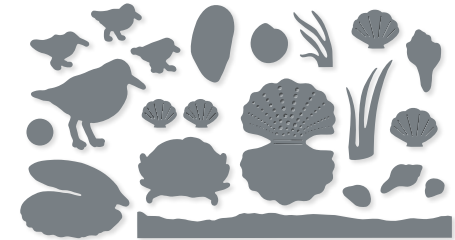

SEASIDE BAY DIES • 160444 | $34.00
16 dies. Largest die: 6" x 7/16" (15.2 x 1.1 cm).

10%
BUNDLED SAVINGS

SEASIDE BAY BUNDLE
160445 | ~~$60.00~~ $54.00
Cling • **EN** **FR**
Seaside Bay Stamp Set (p. 23) + Seaside Bay Dies