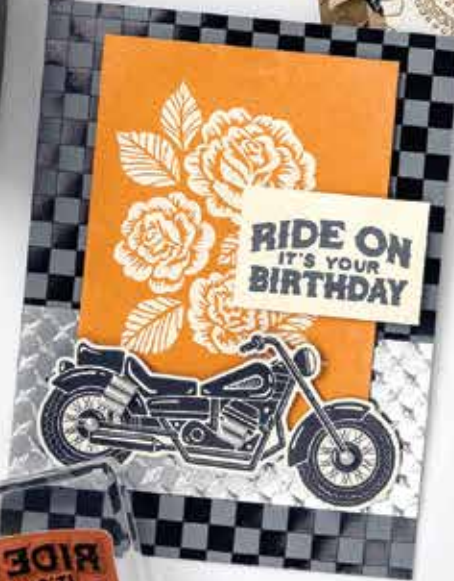

 [AC P. 129]
LARGE BLENDING BRUSHES
153611 | \$12.50

Happy Birthday!

It's the **BEST DAY**
because it's
your **BIRTHDAY**

WISHING
you all the
WISHES

It's all about **YOU!**

BEST DAY • 160798 | \$23.00
8 cling stamps (suggested clear blocks: b, c, d, e, g)

SUITE
READY
TO RIDE

SUITE COLLECTION • 160768 | \$84.75

Cling • **EN** **FR**

Suite collection includes one of each item listed on the next page.

LEGENDARY RIDE • 160754 | \$24.00
 9 cling stamps
 (suggested clear blocks: b, c, e, h) • **EN FR**
 O Coordinates with Legendary Ride Dies

SHOWN AT 100%

LEGENDARY RIDE DIES 160762 | \$32.00
 Use with a Stampin' Cut & Emboss Machine (p. 20). 15 dies. Largest die: 3-7/8" x 1-7/8" (9.8 x 4.8 cm).

②

③

1. LEGENDARY RIDE BUNDLE 160763 | \$56.00 \$50.25
 10% **BUNDLED SAVINGS** Cling • **EN FR**
 Legendary Ride Stamp Set
 + Legendary Ride Dies (p. 79)