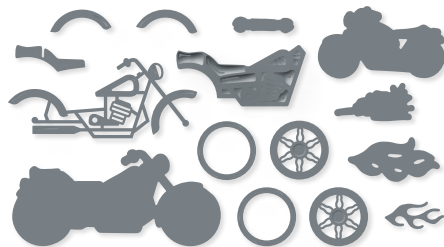

LEGENDARY RIDE DIES • 160762 | $32.00
15 dies. Largest die: 3-7/8" x 1-7/8"
(9.8 x 4.8 cm).

10%
BUNDLED SAVINGS

LEGENDARY RIDE BUNDLE
160763 | ~~$56.00~~ $50.25
Cling • **EN FR**
Legendary Ride Stamp Set (p. 69) + Legendary Ride Dies