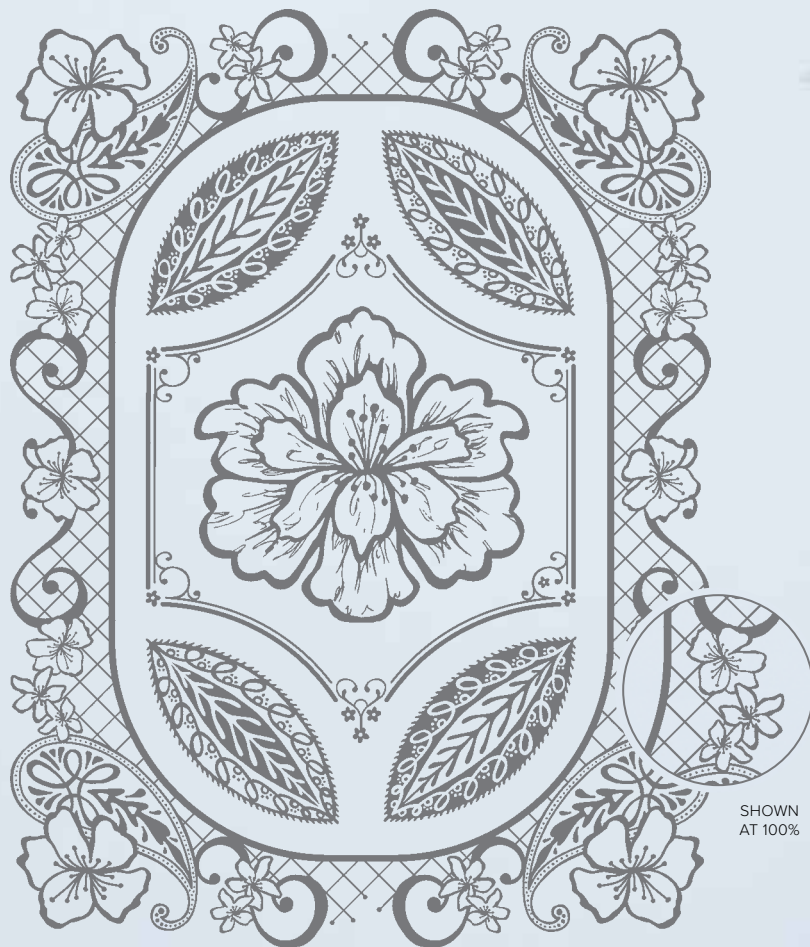

TOOLING AROUND

Our large selection of crafting tools is designed to make your creative time easier and more fun. When you need to cut, trim, pierce, score, fold, or embellish, we have a tool for that! View the full selection at stampinup.com or see AC p. 155.

ARTWORK SHOWN AT 85%*

SHOWN
AT 100%

PERFECTLY DETAILED • 160748 | $25.00

1 cling stamp (suggested clear block: f)