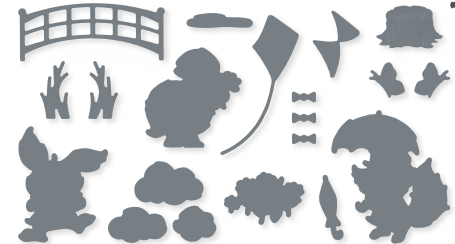

PLAYING IN THE RAIN DIES • 160550 | $35.00
15 dies. Largest die: 2-11/16" x 2-13/16"
(6.8 x 7.1 cm).

10%
BUNDLED SAVINGS

PLAYING IN THE RAIN BUNDLE
160551 | ~~$61.00~~ $54.75
Cling • **EN** **FR**
Playing in the Rain Stamp Set (p. 51) + Playing in the Rain Dies