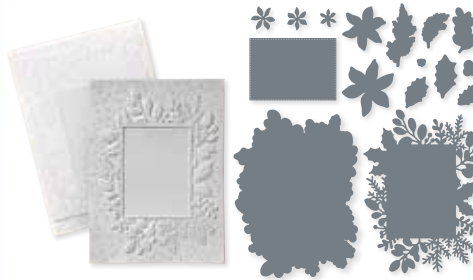

10%
BUNDLED SAVINGS

BRIGHT BAUBLES BUNDLE
156384 | ~~\$58.00~~ \$52.00

Cling • Bright Baubles Stamp Set (p. 40) + Delicate Baubles Dies

MERRIEST FRAMES HYBRID EMBOSSING FOLDER • 156385 | \$39.00
16 dies. Largest die: 5-1/2" x 4-1/4" (14 x 10.8 cm).
1 embossing folder. Embossing folder size: 4-1/2" x 6-1/4" (11.4 x 15.9 cm).