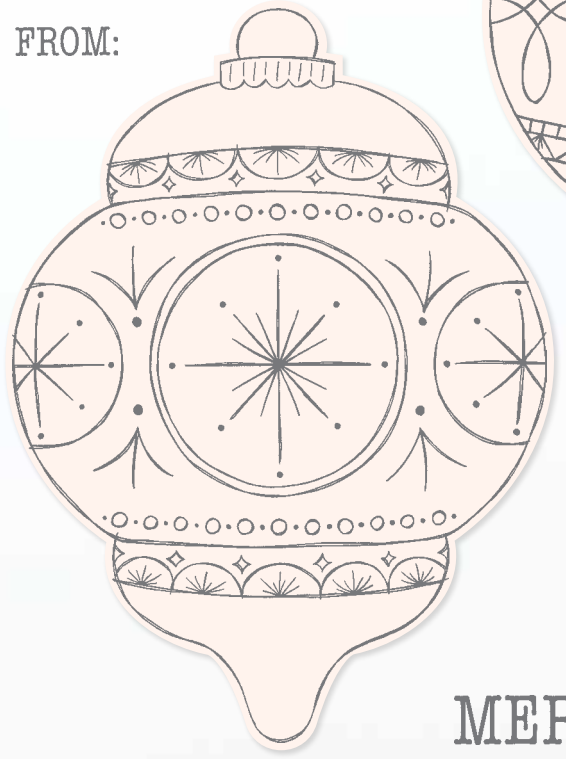

POLAR BEARS DIES • 156456 | \$30.00

Use with a Stampin' Cut & Emboss Machine (p. 12).
 8 dies. Largest die: 4-3/4" x 3/4" (12.1 x 1.9 cm).

TO YOU & YOURS JOY

SENDING

TO:

FROM:

SO MUCH CHRISTMAS WISHING YOU A MERRY & BRIGHT