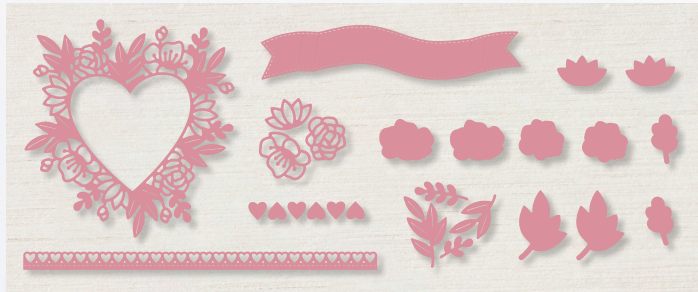

FLORAL HEART DIES

154306 **\$38.00**
 16 dies. Largest die: 4" x 4-1/8" (10.2 x 10.5 cm).

Always in My Heart
 — BUNDLE —

+

Always in My Heart Stamp Set
 + Floral Heart Dies
 156194 **\$50.25** 10% off
 Available in French