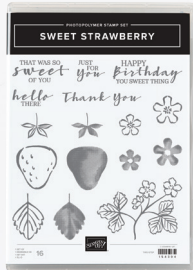

Sweet Strawberry

— BUNDLE —

P. 44

+