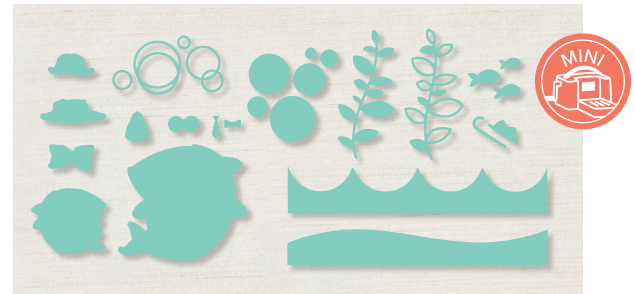

SHARK DIES

154314 **$25.00**

16 dies. Largest die: 2-3/8" x 2-1/8" (6 x 5.4 cm).