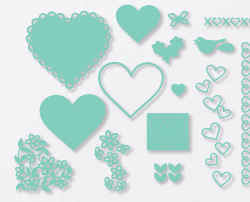

P. 13

Forever & Always Stamp Set
+ Always Dies
156200 \$51.00 **\$45.75**  

Lots of Heart
— BUNDLE —

P. 15

Lots of Heart Stamp Set
+ Many Hearts Dies
156202 \$53.00 **\$47.50**  
Available in French

Kangaroo & Company
— BUNDLE —