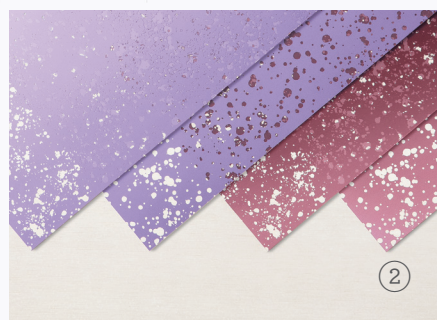

1. HYDRANGEA HAVEN BUNDLE ^{10% OFF}
Photopolymer • 156251 **$52.00**
Coordinate and save! Buy the stamp set and dies bundle (p. 20) and save 10%. Available in French

2. HYDRANGEA HILL MERCURY GLASS DESIGNER ACETATE
154574 **$11.50**
Beautiful color on one side; silver on the other side. 4 sheets: 1 each of 2 designs in 2 colors. 12" x 12" (30.5 x 30.5 cm).
Highland Heather, Rococo Rose

3. GORGEOUS GRAPE 3/8" (1 CM) SHEER RIBBON
154572 **$7.00**
10 yards (9.1 m).

4. PASTEL PEARLS
154571 **$6.50**
Adhesive backed. 200 pieces: 50 each of 4 colors. 5 mm.
Gorgeous Grape, Highland Heather, Rococo Rose, Seaside Spray

5. HYDRANGEA HILL DESIGNER SERIES PAPER
154570 **$11.50**
12 sheets: 2 each of 6 double-sided designs*. 12" x 12" (30.5 x 30.5 cm). Acid free, lignin free.

*Visit stampinup.com and search by item number to see full designs and colors.