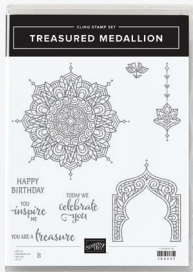

— BUNDLE —

P. 27

+

Dragonfly Garden Stamp Set
+ Dragonflies Punch
156224 \$41.00 **\$36.75** 10% OFF
Available in French

Treasured Medallion

— BUNDLE —

P. 37

+