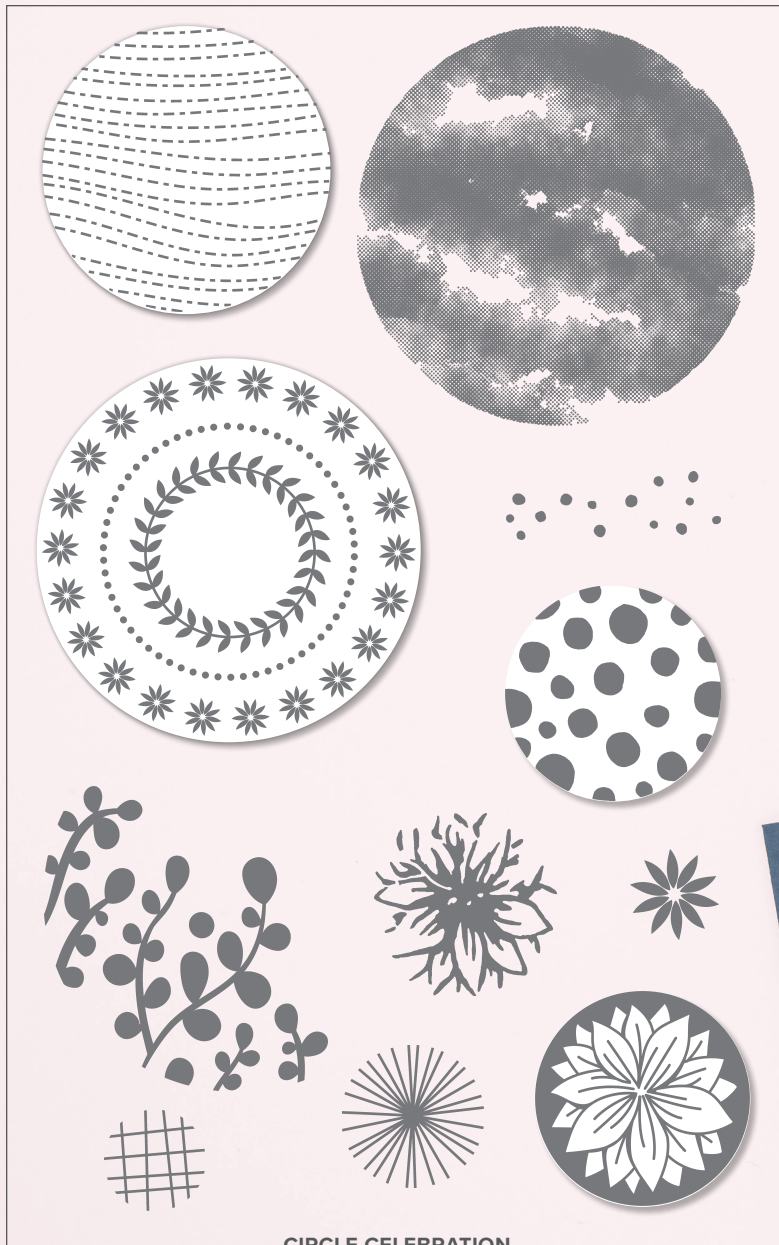

CIRCLE CELEBRATION

154440 **$17.00** (suggested clear blocks: a, b, c, d)

11 photopolymer stamps • Two-Step

O Coordinates with 1-1/2" (3.8 cm) Circle Punch (AC p. 165),
2" (5.1 cm) Circle Punch (AC p. 165), Layering Circles Dies (AC p. 181)

Simplify or
**STEP
IT UP**

The
CHOICE
is yours