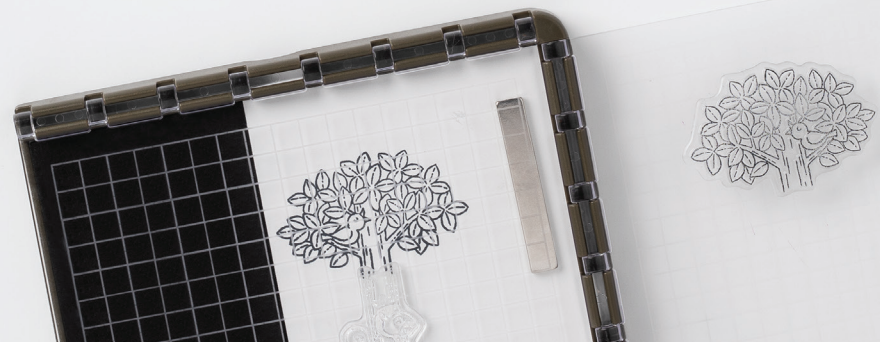

WOODLAND WONDER

155321 $17.00 (suggested clear blocks: a, b, d, i)
16 photopolymer stamps

This 4" x 10-3/4" (10.2 x 27.3 cm) card is scored at 5-1/4" (13.3 cm) and 8" (20.3 cm).

AC P. 164 **STAMPARATUS™**
146276 $49.00