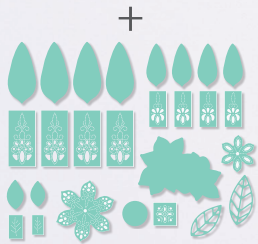

Delicate Petals Stamp Set
+ Lacy Petals Dies
156258 $49.00 **$44.00**
Available in French