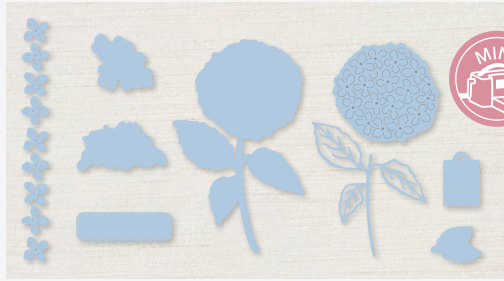

HYDRANGEA DIES

154326 **$32.00**

9 dies. Largest die: 4-1/4" x 3" (10.8 x 7.6 cm).

Hydrangea Haven
— BUNDLE —

+

Hydrangea Haven Stamp Set

+ Hydrangea Dies

156251 **$52.00**

Available in French