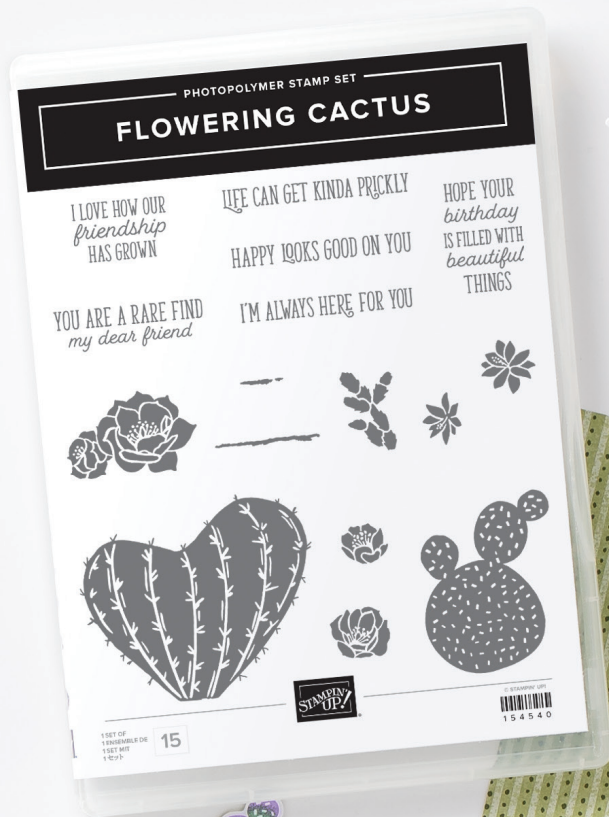

COMPONENTS

FLOWERING CACTUS • Product Medley

154559 $70.00

Stamps, paper, dies, and accessories for creating whatever you want—let your creativity run free! Includes 15-piece photopolymer stamp set (clear blocks sold separately; suggested blocks a, b, d, g); 48 sheets of 6" x 6" (15.2 x 15.2 cm) Designer Series Paper, 8 each of 6 double-sided designs*; die-cut felt sheets, 4 each of 2 colors; linen thread combo pack, 10 yards each of Calypso Coral and natural; 10-piece Flowering Cactus Dies. Refill kit available (sold separately). Available in French.

Calypso Coral, Highland Heather, Mint Macaron, Mossy Meadow, Pear Pizzazz, white

FLOWERING CACTUS • Refill Kit

155400 $36.00

Use the Flowering Cactus Product Medley Refill Kit to make even more creations! Includes the paper products from the Flowering Cactus Product Medley: 48 sheets of 6" x 6" (15.2 x 15.2 cm) Designer Series Paper*; die-cut felt sheets, 4 each of 2 colors; and linen thread combo pack.

*Visit stampinup.com and search by item number to see full designs.