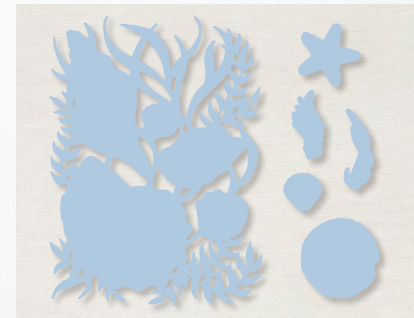

SEASIDE SEASHELLS DIES

156095 **$34.00**
6 dies. Largest die: 4" x 5-1/2" (10.2 x 12.7 cm).