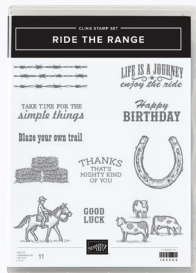

Handsomely Suited

— BUNDLE —

P. 67

+

Handsomely Suited Stamp Set
+ Suit & Tie Dies
156240 \$53.00 **\$47.50** 10% OFF
Available in French

Ride the Range

— BUNDLE —

P. 68