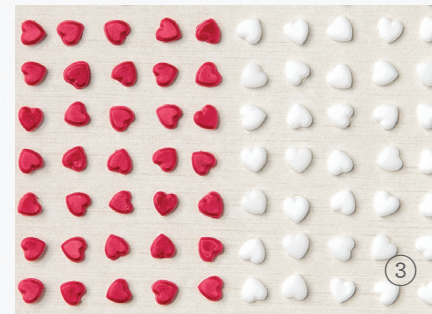

2. SNAIL MAIL TWINE COMBO PACK

154579 **$7.00**
2 rolls baker's twine: 1 each of 2 colors. 1/16" (1.6 mm) wide. 15 yards (13.7 m) each spool.
Blushing Bride, Whisper White