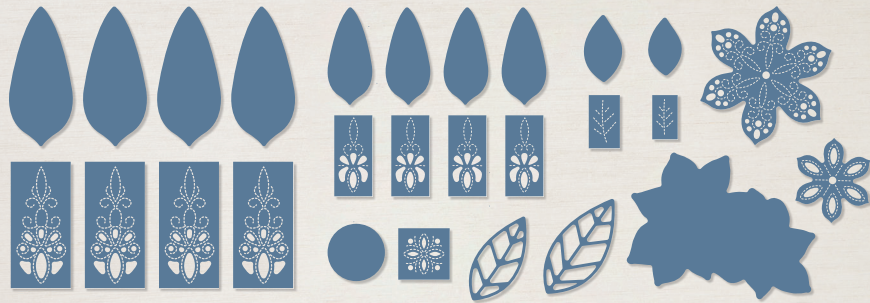

CLEVER CLASPS
154564 \$7.50
20 pieces: 10 each of 2 colors. 1/4" x 3/4"
(0.64 x 1.9 cm).
Gold, silver

Delicate Petals

— BUNDLE —

+

Delicate Petals Stamp Set
+ Lacy Petals Dies
156258 **\$44.00** 10%
Available in French

Create petals in different sizes and designs with the Lacy Petals Dies. Use the die cuts individually or layer them to create ornate petals.

LACY PETALS DIES

154328 **\$32.00**

27 dies. Largest die: 2-15/16" x 2-3/16" (7.5 x 5.6 cm).