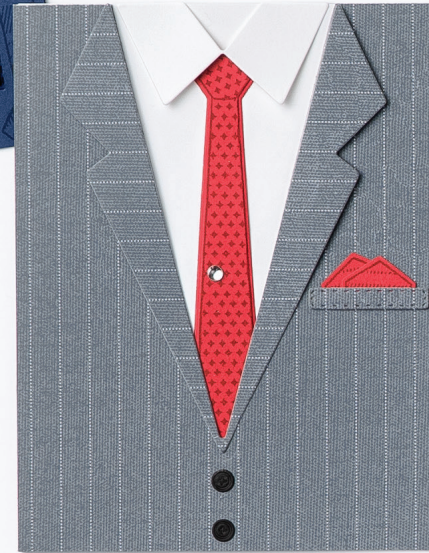

WELL SUITED

— Suite —

Well Suited

SUITE COLLECTION

Cling • 155983 $66.00

Available in French

Suite collection includes one of each item on the next page.