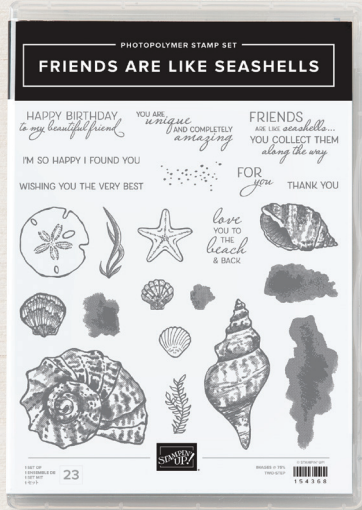

①

②

③

1. FRIENDS ARE LIKE SEASHELLS BUNDLE 10% OFF

Photopolymer • 156205 **$54.00**
Coordinate and save! Buy the stamp set and dies bundle and save 10%. Available in French

2. SEASHELLS 3D EMBOSSING FOLDER

154309 **$9.00**
4-1/2" x 6-1/4" (11.4 x 15.9 cm).

3. OPAL ROUNDS

154289 **$7.50**
100 pieces: 50 each of 2 sizes. 5 mm, 6 mm.

4. SEASIDE SHELLS

154290 **$6.00**
3 sticker sheets: 1 each of 3 colors.
Flirty Flamingo, Seaside Spray, So Saffron

5. PEARLESCENT SPECIALTY PAPER

154291 **$4.00**
White with pearlescent sheen. 2 sheets.
12" x 12" (30.5 x 30.5 cm). Acid free, lignin free.

6. SAND & SEA DESIGNER SERIES PAPER

154288 **$11.50**
12 sheets: 2 each of 6 double-sided designs*.
12" x 12" (30.5 x 30.5 cm). Acid free, lignin free.

*Visit stampinup.com and search by item number to see full designs and colors.

④

⑤

⑥