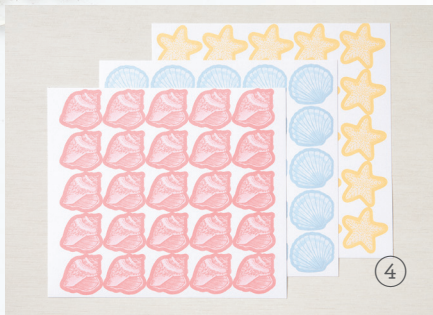

①

②

③

1. FRIENDS ARE LIKE SEASHELLS BUNDLE 10% OFF

Photopolymer • 156205 **$54.00**
Coordinate and save! Buy the stamp set and dies bundle and save 10%. Available in French

2. SEASHELLS 3D EMBOSSING FOLDER

154309 **$9.00**
4-1/2" x 6-1/4" (11.4 x 15.9 cm).

3. OPAL ROUNDS

154289 **$7.50**
100 pieces: 50 each of 2 sizes. 5 mm, 6 mm.

4. SEASIDE SHELLS

154290 **$6.00**
3 sticker sheets: 1 each of 3 colors.
Flirty Flamingo, Seaside Spray, So Saffron

5. PEARLESCENT SPECIALTY PAPER

154291 **$4.00**
White with pearlescent sheen. 2 sheets.
12" x 12" (30.5 x 30.5 cm). Acid free, lignin free.

6. SAND & SEA DESIGNER SERIES PAPER

154288 **$11.50**
12 sheets: 2 each of 6 double-sided designs*.
12" x 12" (30.5 x 30.5 cm). Acid free, lignin free.

*Visit stampinup.com and search by item number to see full designs and colors.

④

⑤

⑥