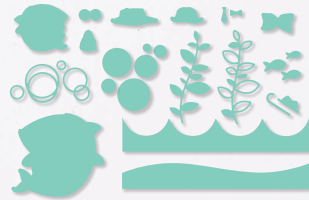

Shark Frenzy Stamp Set
+ Shark Dies
156213 $42.00 **$37.75**