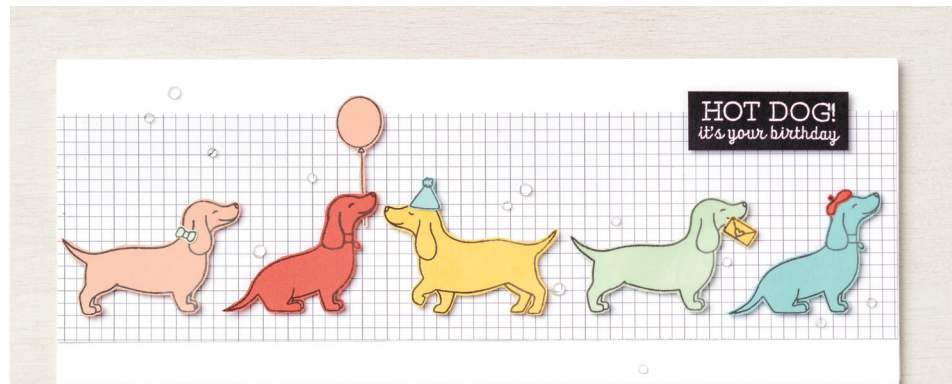

HOT DOG

154497 **\$17.00** (suggested clear blocks: a, c, d)
25 photopolymer stamps

 Add stitched detail to your projects with the Stitched with Whimsy Dies.

STITCHED WITH WHIMSY DIES

155314 **\$29.00**
6 dies. Largest die: 5-1/2" x 4-1/16" (14 x 10.3 cm).